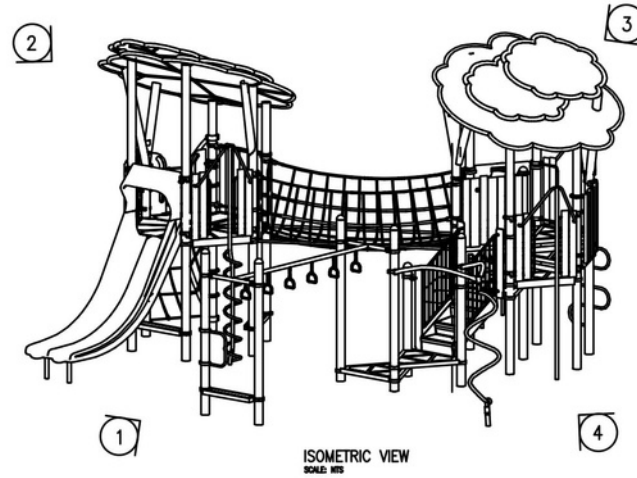

A COMMON GREEN - 6-12 YRS OLD PLAYGROUND PLAN
SCALE 1:200

SCHEDULE OF COMPONENTS	
LEGEND	COMPONENTS
①	6-12 YRS OLD PLAYGROUND PLAN
②	PLAY EQUIPMENT COMPONENT
③	PLAYBOOSTER 10785-1-1
	QTY.
	1

ELEVATION 3