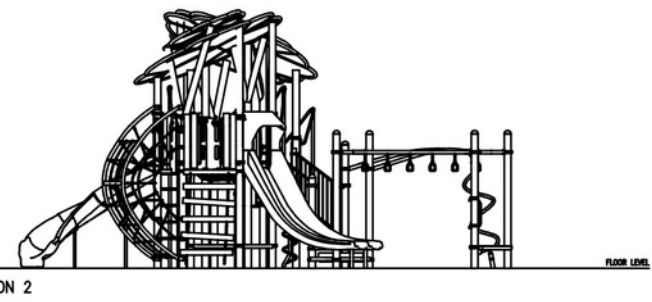

A COMMON GREEN - 6-12 YRS OLD PLAYGROUND PLAN
SCALE 1:200

SCHEDULE OF COMPONENTS	
LEGEND	COMPONENTS
①	6-12 YRS OLD PLAYGROUND PLAN
②	PLAY EQUIPMENT COMPONENT
③	PLAYBOOSTER 10785-1-1
	QTY.
	1

ELEVATION 3

ELEVATION 4

ELEVATION 1
PLAYBOOSTER 10785-1-1
SCALE 1:100

ELEVATION 2

B PLAY EQUIPMENT COMPONENT
SCALE AS SHOWN

63 JALAN PEMIMPIN
#02-04 PEMIMPIN INDUSTRIAL BUILDING
SINGAPORE 577219
TEL: (65) 6254 2910 FAX: (65) 62542913