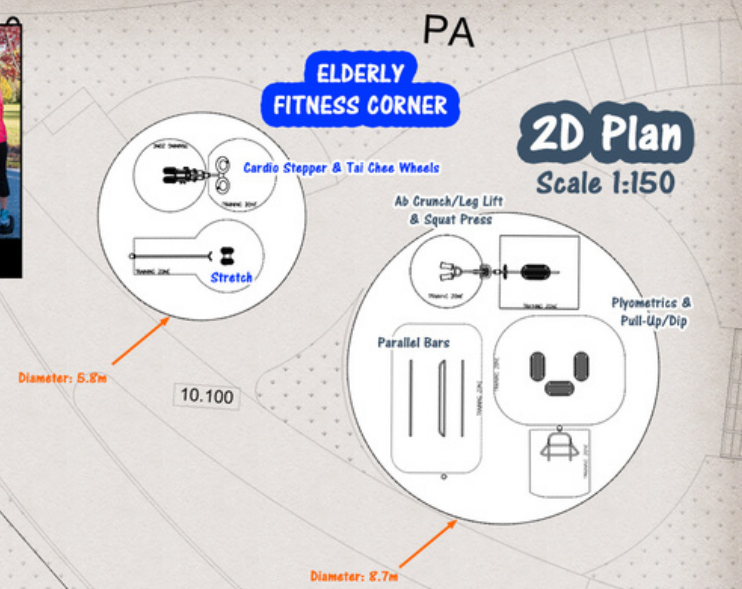

Plyometrics

Stretch

Perspective View

ADULT FITNESS CORNER

ELDERLY FITNESS CORNER

ADULT FITNESS CORNER

- (88) Earth Yellow with Black (70 - 30%)
- (89) Brown with Black (70 - 30%)

EPDM Design Scale 1:150

*Sample image colours may not be accurate representations of actual colours.

A NORTH GARDEN - 2-5 YRS OLD PLAYGROUND PLAN
SCALE 1:100

SCHEDULE OF COMPONENTS		
LEGEND	COMPONENTS	QTY.
①	2-5 YRS OLD PLAYGROUND PLAN	
②	PLAY EQUIPMENT COMPONENT	
③	WEEVOS DESIGN NO.2398R1	1

DRAWING TITLE
PLAN, ISOMETRIC VIEW &
ELEVATIONS OF CHILDREN
PLAYGROUND

DRAWN: KH/MQ	SCALE: AS SHOWN
CHECKED BY: RY/2H	DATE: 01 MARCH 2021
DRAWING NO: RM10206R1	REV. .
FILE NAME: RM10206R1.DWG	