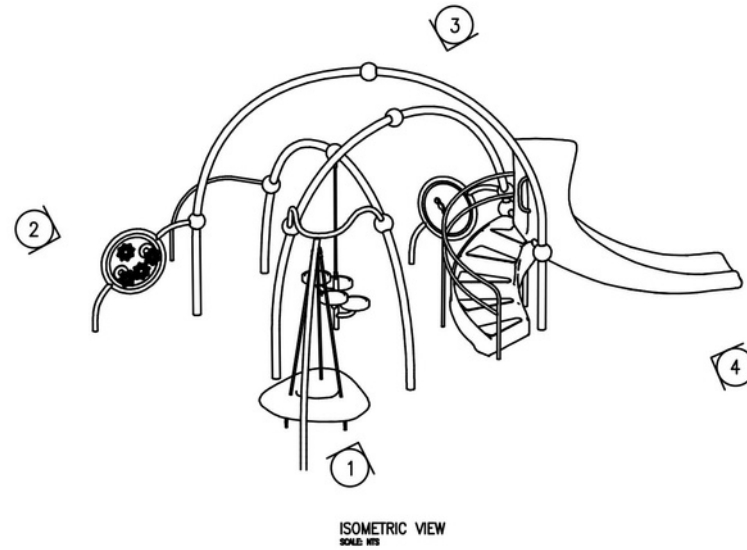

SCHEDULE OF COMPONENTS		
LEGEND	COMPONENTS	QTY.
①	2-5 YRS OLD PLAYGROUND PLAN	
②	PLAY EQUIPMENT COMPONENT	
③	WEEVOS DESIGN NO.2398R1	1