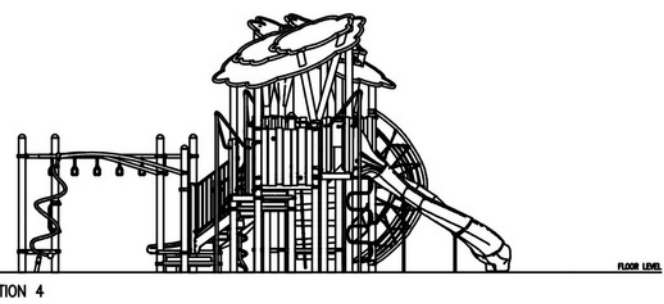

EPDM Design
Scale 1:150

2D Plan
Scale 1:150

-  (88) Earth Yellow with Black (70 - 30%)
-  (89) Brown with Black (70 - 30%)

Perspective View

*Sample image colours may not be accurate representations of actual colours.

A COMMON GREEN - 6-12 YRS OLD PLAYGROUND PLAN
SCALE 1:200

SCHEDULE OF COMPONENTS	
LEGEND	COMPONENTS
①	6-12 YRS OLD PLAYGROUND PLAN
②	PLAY EQUIPMENT COMPONENT
③	PLAYBOOSTER 10785-1-1
	QTY.
	1

ELEVATION 3