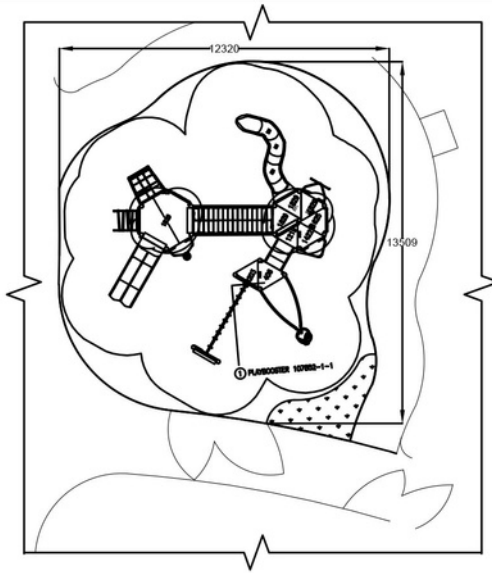

EPDM Design
Scale 1:150

2D Plan
Scale 1:150

-  (88) Earth Yellow with Black (70 - 30%)
-  (89) Brown with Black (70 - 30%)

Perspective View

*Sample image colours may not be accurate representations of actual colours.

A COMMON GREEN - 6-12 YRS OLD PLAYGROUND PLAN
SCALE 1:200

SCHEDULE OF COMPONENTS	
LEGEND	COMPONENTS
①	6-12 YRS OLD PLAYGROUND PLAN
②	PLAY EQUIPMENT COMPONENT
③	PLAYBOOSTER 10785-1-1
	QTY.
	1

ELEVATION 3