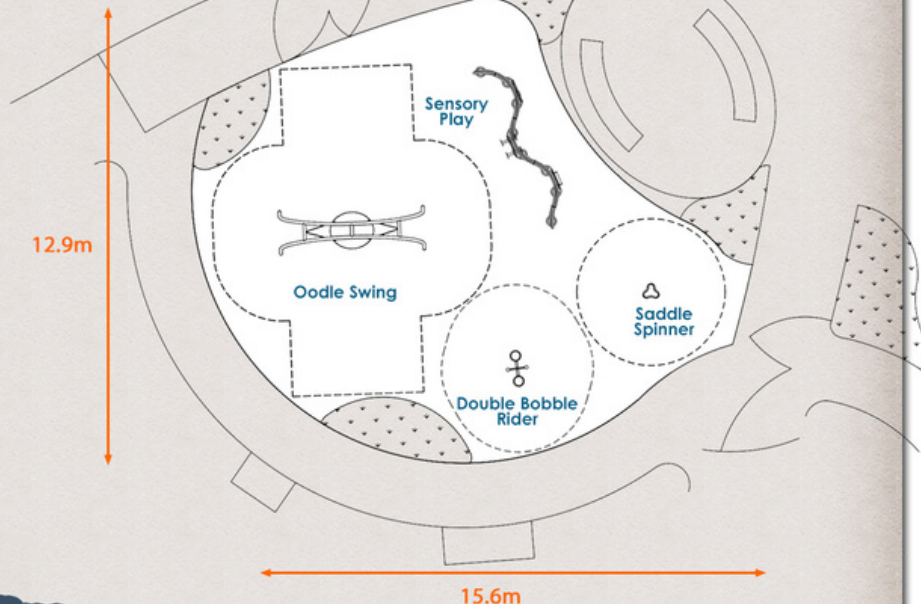

Sensory Play

Oodle Swing

Perspective View

2D Plan
Scale 1:150

EPDM Design
Scale 1:150

-  (89) Brown with Black (70 - 30%)
-  (88) Earth Yellow with Black (70 - 30%)

*Sample image colours may not be accurate representations of actual colours.

2-5 Yrs Old Playground For (Common Green) Sengkang N4 C31

DWG NO: RM9357R5/MQ-BR- KH

Squat Press

Tai Chi Wheels

Pull-Up/Dip

Ab Crunch/Leg Lift

Cardio Stepper

Parallel Bars

Plyometrics

Stretch

Perspective View

ADULT FITNESS CORNER

ELDERLY FITNESS CORNER

ADULT FITNESS CORNER

- (88) Earth Yellow with Black (70 - 30%)
- (89) Brown with Black (70 - 30%)

EPDM Design Scale 1:150

DRAWING TITLE
PLAN, ISOMETRIC VIEW &
ELEVATIONS OF CHILDREN
PLAYGROUND

DRAWN: KH/MQ	SCALE: AS SHOWN
CHECKED BY: RY/2H	DATE: 01 MARCH 2021
DRAWING NO: RM10206R1	REV. .
FILE NAME: RM10206R1.DWG	