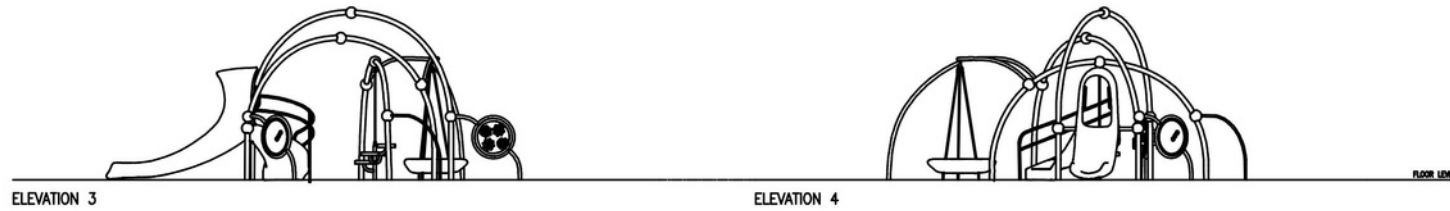

*Sample image colours may not be accurate representations of actual colours.

A NORTH GARDEN - 2-5 YRS OLD PLAYGROUND PLAN
SCALE 1:100

SCHEDULE OF COMPONENTS		
LEGEND	COMPONENTS	QTY.
①	2-5 YRS OLD PLAYGROUND PLAN	
②	PLAY EQUIPMENT COMPONENT	
③	WEEVOS DESIGN NO.2398R1	1