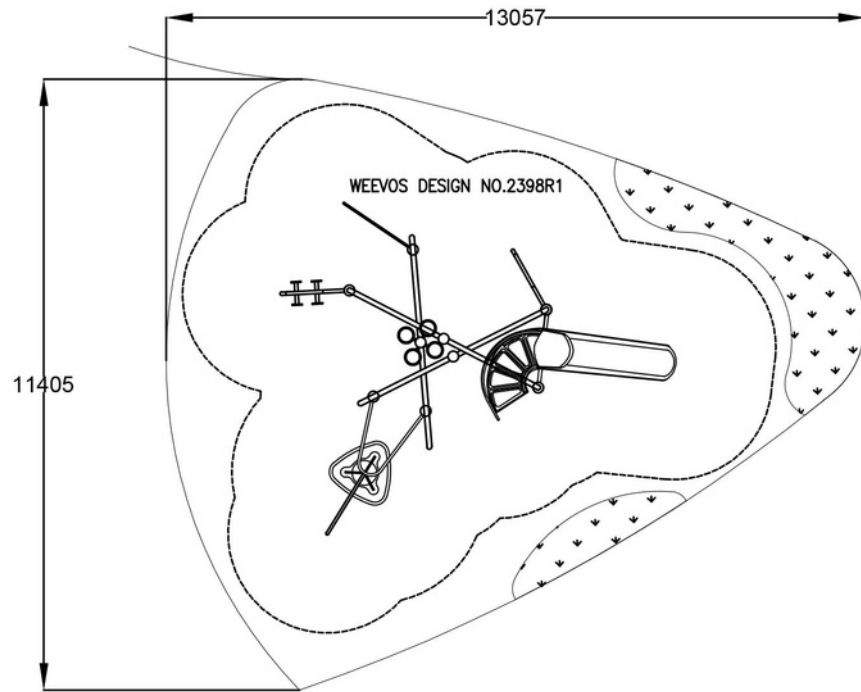

Plyometrics

Stretch

Perspective View

ADULT FITNESS CORNER

ELDERLY FITNESS CORNER

ADULT FITNESS CORNER

- (88) Earth Yellow with Black (70 - 30%)
- (89) Brown with Black (70 - 30%)

EPDM Design Scale 1:150

*Sample image colours may not be accurate representations of actual colours.

A NORTH GARDEN - 2-5 YRS OLD PLAYGROUND PLAN
SCALE 1:100

SCHEDULE OF COMPONENTS		
LEGEND	COMPONENTS	QTY.
①	2-5 YRS OLD PLAYGROUND PLAN	
②	PLAY EQUIPMENT COMPONENT	
③	WEEVOS DESIGN NO.2398R1	1

DRAWING TITLE
PLAN, ISOMETRIC VIEW &
ELEVATIONS OF CHILDREN
PLAYGROUND

DRAWN: KH/MQ	SCALE: AS SHOWN
CHECKED BY: RY/2H	DATE: 01 MARCH 2021
DRAWING NO: RM10206R1	REV. .
FILE NAME: RM10206R1.DWG	