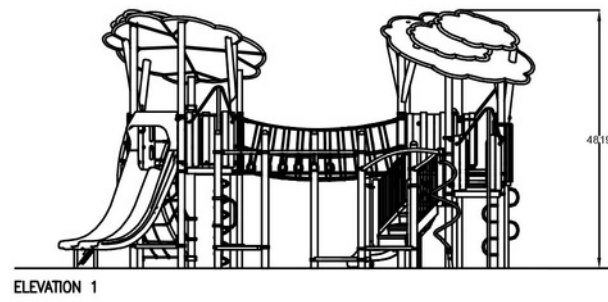

A COMMON GREEN - 6-12 YRS OLD PLAYGROUND PLAN
SCALE 1:200

SCHEDULE OF COMPONENTS	
LEGEND	COMPONENTS
①	6-12 YRS OLD PLAYGROUND PLAN
②	PLAY EQUIPMENT COMPONENT
③	PLAYBOOSTER 10785-1-1
	QTY.
	1

ELEVATION 3

ELEVATION 4

ELEVATION 1
PLAYBOOSTER 10785-1-1
SCALE 1:100

ELEVATION 2

B PLAY EQUIPMENT COMPONENT
SCALE AS SHOWN

63 JALAN PEMIMPIN
#02-04 PEMIMPIN INDUSTRIAL BUILDING
SINGAPORE 577219
TEL: (65) 6254 2910 FAX: (65) 62542913

REV	DATE	DESCRIPTION

JOB TITLE
SENGKANG N4 C31
(COMMON GREEN - 6-12 YRS OLD
PLAYGROUND)

DRAWING TITLE
PLAN, ISOMETRIC VIEW &
ELEVATIONS OF CHILDREN
PLAYGROUND

DRAWN: KHMOBER	SCALE: AS SHOWN
CHECKED BY: RYDZH	DATE: 04 MARCH 2021
DRAWING NO: RM10204R2	REV: 1
FILE NAME: RM10204R2.DWG	