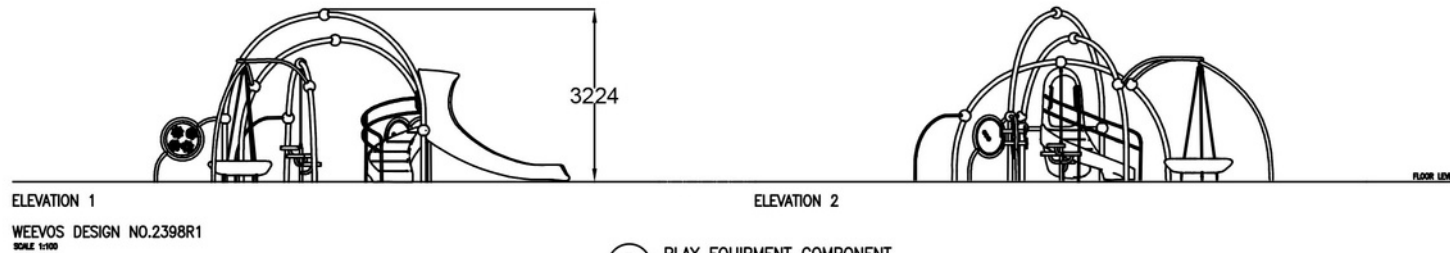

B PLAY EQUIPMENT COMPONENT
SCALE AS SHOWN

63 JALAN PEMIMPIN
#02-04 PEMIMPIN INDUSTRIAL BUILDING
SINGAPORE 577219
TEL: (65) 6254 2910 FAX: (65) 62542913

REV.	DATE	DESCRIPTION

JOB TITLE
SENGKANG N4 C31
(NORTH GARDEN - 2-5 YRS OLD
PLAYGROUND)

DRAWING TITLE
PLAN, ISOMETRIC VIEW &
ELEVATIONS OF CHILDREN
PLAYGROUND

DRAWN: KH/MQ	SCALE: AS SHOWN
CHECKED BY: RY/2H	DATE: 01 MARCH 2021
DRAWING NO: RM10206R1	REV. .
FILE NAME: RM10206R1.DWG