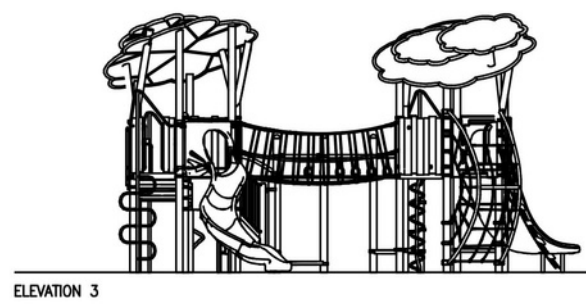

A COMMON GREEN - 6-12 YRS OLD PLAYGROUND PLAN
SCALE 1:200

SCHEDULE OF COMPONENTS	
LEGEND	COMPONENTS
①	6-12 YRS OLD PLAYGROUND PLAN
②	PLAY EQUIPMENT COMPONENT
③	PLAYBOOSTER 10785-1-1
	QTY.
	1

ELEVATION 3

DRAWING TITLE
PLAN, ISOMETRIC VIEW &
ELEVATIONS OF CHILDREN
PLAYGROUND

DRAWN: KH/MQ	SCALE: AS SHOWN
CHECKED BY: RY/2H	DATE: 01 MARCH 2021
DRAWING NO: RM10206R1	REV. .
FILE NAME: RM10206R1.DWG	