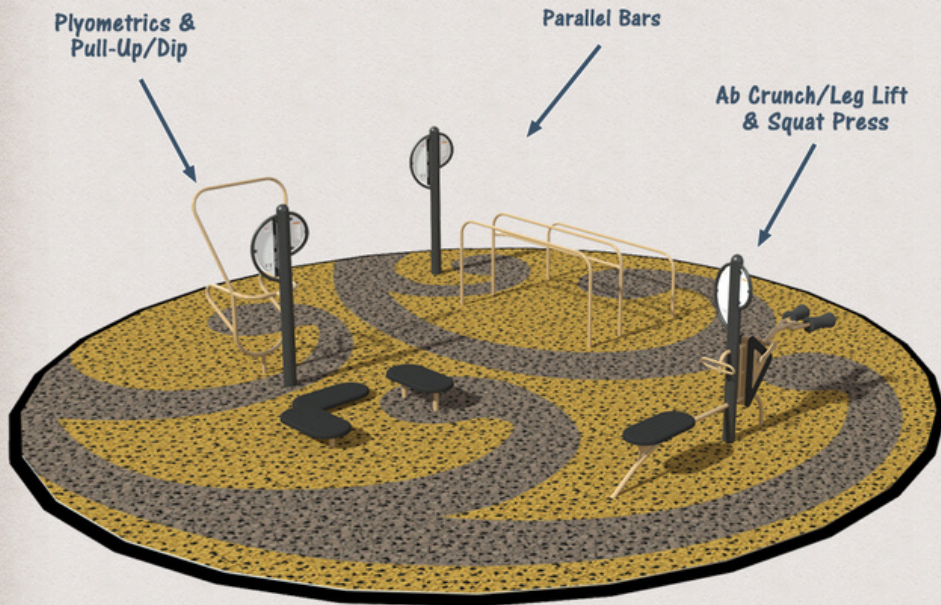

Sensory Play

Oodle Swing

Perspective View

2D Plan
Scale 1:150

EPDM Design
Scale 1:150

-  (89) Brown with Black (70 - 30%)
-  (88) Earth Yellow with Black (70 - 30%)

*Sample image colours may not be accurate representations of actual colours.

2-5 Yrs Old Playground For (Common Green) Sengkang N4 C31

DWG NO: RM9357R5/MQ-BR- KH

Squat Press

Tai Chi Wheels

Pull-Up/Dip

Ab Crunch/Leg Lift

Cardio Stepper

Parallel Bars

Plyometrics

Stretch

Perspective View

ADULT FITNESS CORNER

ELDERLY FITNESS CORNER

ADULT FITNESS CORNER

- (88) Earth Yellow with Black (70 - 30%)
- (89) Brown with Black (70 - 30%)

EPDM Design Scale 1:150

*Sample image colours may not be accurate representations of actual colours.

A NORTH GARDEN - 2-5 YRS OLD PLAYGROUND PLAN
SCALE 1:100

SCHEDULE OF COMPONENTS		
LEGEND	COMPONENTS	QTY.
①	2-5 YRS OLD PLAYGROUND PLAN	
②	PLAY EQUIPMENT COMPONENT	
③	WEEVOS DESIGN NO.2398R1	1