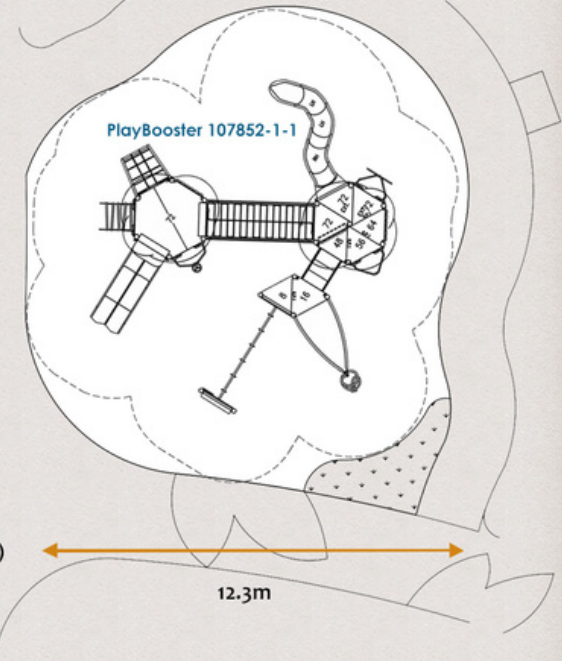

EPDM Design
Scale 1:150

2D Plan
Scale 1:150

-  (88) Earth Yellow with Black (70 - 30%)
-  (89) Brown with Black (70 - 30%)

Perspective View

*Sample image colours may not be accurate representations of actual colours.

A COMMON GREEN - 6-12 YRS OLD PLAYGROUND PLAN
SCALE 1:200

SCHEDULE OF COMPONENTS	
LEGEND	COMPONENTS
①	6-12 YRS OLD PLAYGROUND PLAN
②	PLAY EQUIPMENT COMPONENT
③	PLAYBOOSTER 10785-1-1
	QTY.
	1

ELEVATION 3