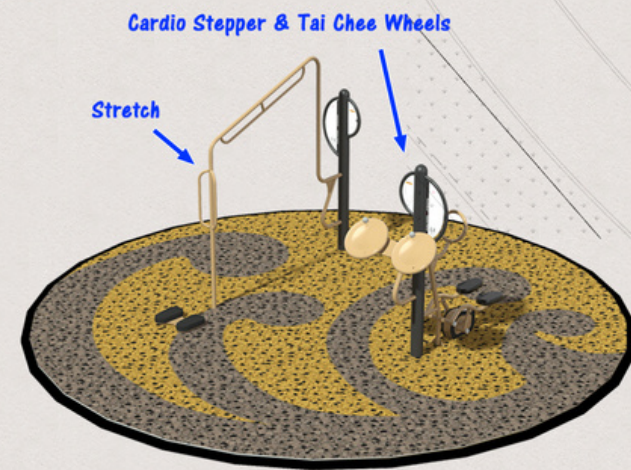

Sensory Play

Oodle Swing

Perspective View

2D Plan
Scale 1:150

EPDM Design
Scale 1:150

-  (89) Brown with Black (70 - 30%)
-  (88) Earth Yellow with Black (70 - 30%)

*Sample image colours may not be accurate representations of actual colours.

2-5 Yrs Old Playground For (Common Green) Sengkang N4 C31

DWG NO: RM9357R5/MQ-BR- KH

Squat Press

Tai Chi Wheels

Pull-Up/Dip

Ab Crunch/Leg Lift

Cardio Stepper

Parallel Bars

Plyometrics

Stretch

Perspective View

ADULT FITNESS CORNER

ELDERLY FITNESS CORNER

ADULT FITNESS CORNER

- (88) Earth Yellow with Black (70 - 30%)
- (89) Brown with Black (70 - 30%)

EPDM Design Scale 1:150

*Sample image colours may not be accurate representations of actual colours.

A NORTH GARDEN - 2-5 YRS OLD PLAYGROUND PLAN
SCALE 1:100

SCHEDULE OF COMPONENTS		
LEGEND	COMPONENTS	QTY.
①	2-5 YRS OLD PLAYGROUND PLAN	
②	PLAY EQUIPMENT COMPONENT	
③	WEEVOS DESIGN NO.2398R1	1